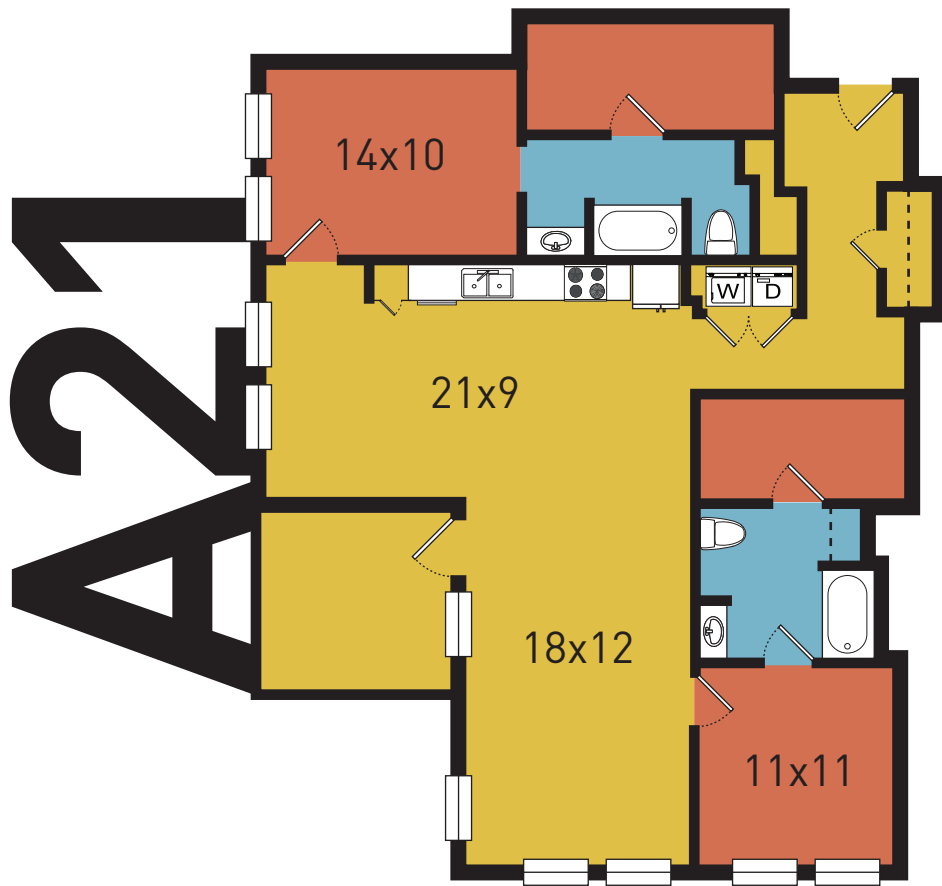

DPLFLATS.COM

DALLAS POWER & LIGHT

2 Bed • 2 Bath with Terrace • 1,068 sf

Rent: \_\_\_\_\_

Leasing Fees: \_\_\_\_\_

222 Browder Street • Dallas, TX 75202  
leasing@dplflats.com • www.dplflats.com