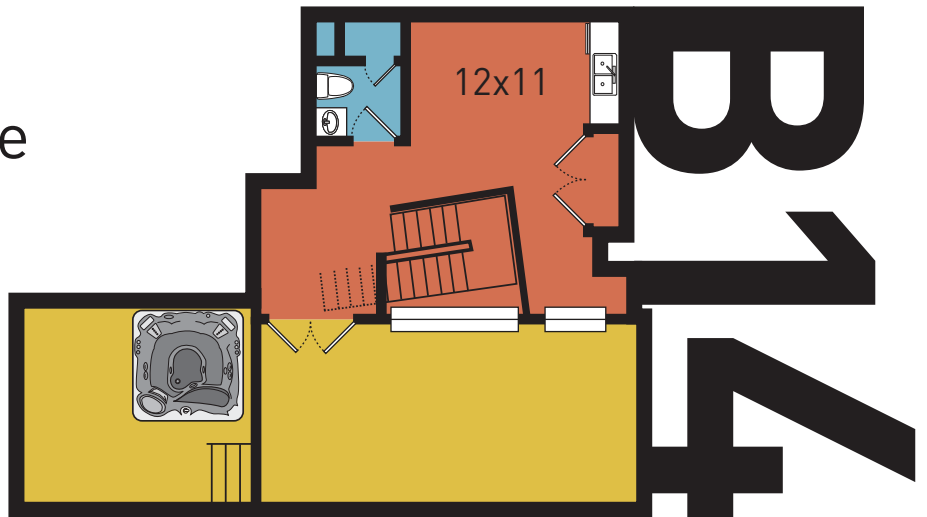

DPLFLATS.COM

DALLAS POWER & LIGHT

- 2 Bed
- 2 Bath Penthouse with Terrace
- 1,708 sf

Rent: \_\_\_\_\_

Leasing Fees: \_\_\_\_\_

222 Browder Street • Dallas, TX 75202  
leasing@dplflats.com • www.dplflats.com