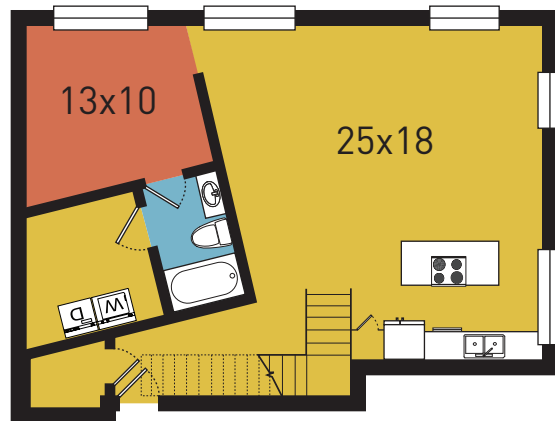

DPLFLATS.COM

DALLAS POWER & LIGHT

- 1 Bed •
- 2 Bath Penthouse •
- with Terrace •
- 1,252 sf •

B16

Rent: _____

Leasing Fees: _____