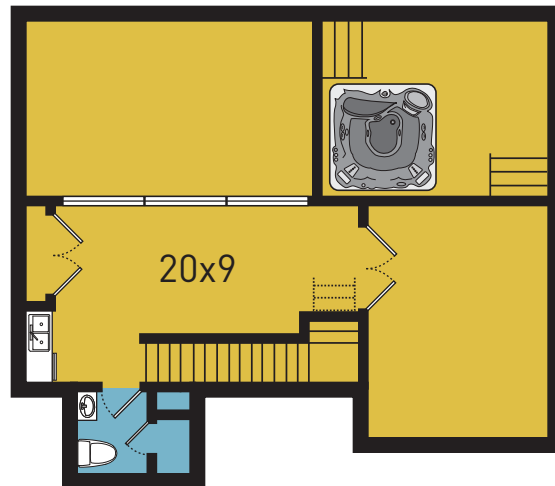

DPLFLATS.COM

DALLAS POWER & LIGHT

- 1 Bed •
- 2 Bath Penthouse •
- with Terrace •
- 1,252 sf •

B16

Rent: _____

Leasing Fees: _____